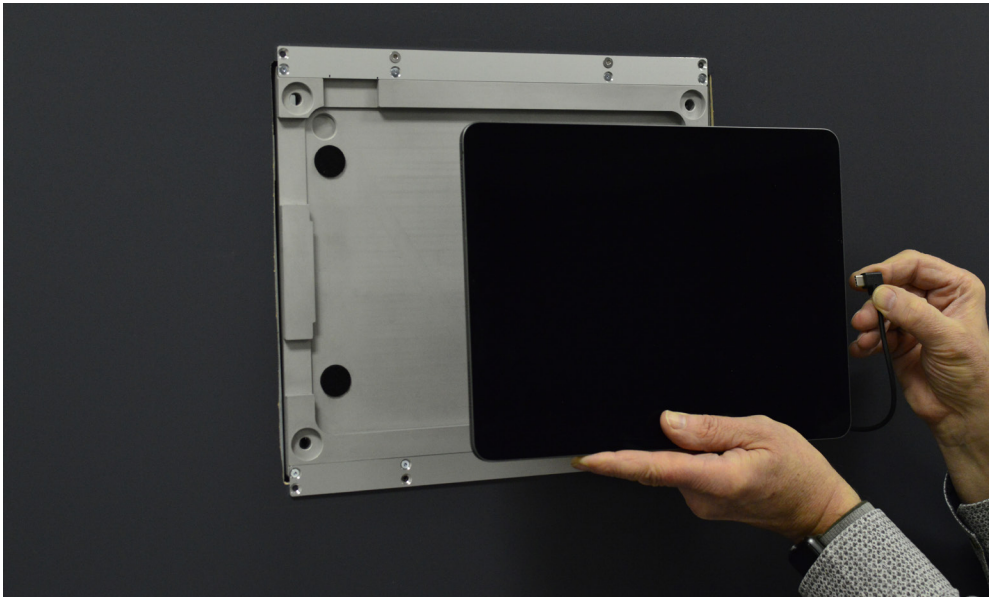

conversion kit

Quick and Cost Effective

Use your existing wall box as the basis for installation. The power supply unit and cables are concealed inside the box. With only four screws, the Viveroo conversion kit mounts over the existing box. The iPad connects with the new kit's cable to the existing PSU via a lightning or USB-C cable.