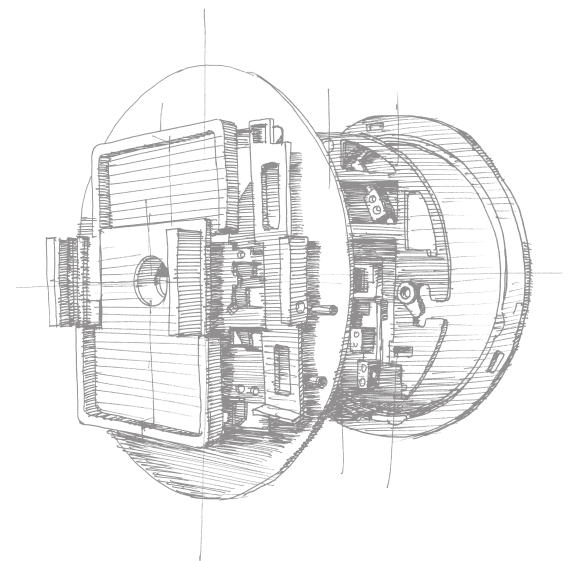

The Art of Engineering – Made in Germany

viveroo is an international technology enterprise headquartered in Salzkotten, Germany. As a manufacturer of wall and furniture mounts for the Apple iPad, viveroo adapts to fit your living or working environment perfectly. We are driven by dedication and passion, and our mission is to develop innovative products that fascinate and inspire people all over the world.

We provide solutions to optimize iPad use in personal as well as commercial settings. In this brochure, you will find out more about our values and the wide range of applications for our products.

“True simplicity is derived from so much more than just the absence of clutter and ornamentation. It’s about bringing order to complexity.”

Jonathan Ive (Apple Chief Design Officer)