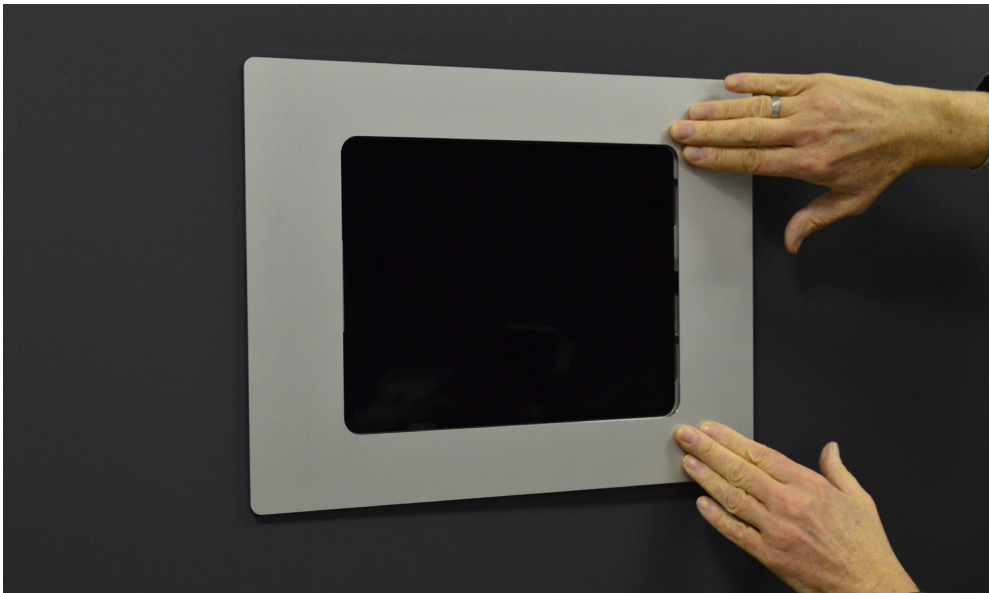

Safe and Secure

As with all Viveroo solutions, securing the iPad in the conversion kit is simple - the iPad is securely fastened by a closure cap. The aluminum cover seamlessly hides all screws and connections.

conversion kit
SuperSteel aluminum

www.viveroousa.com/conversion