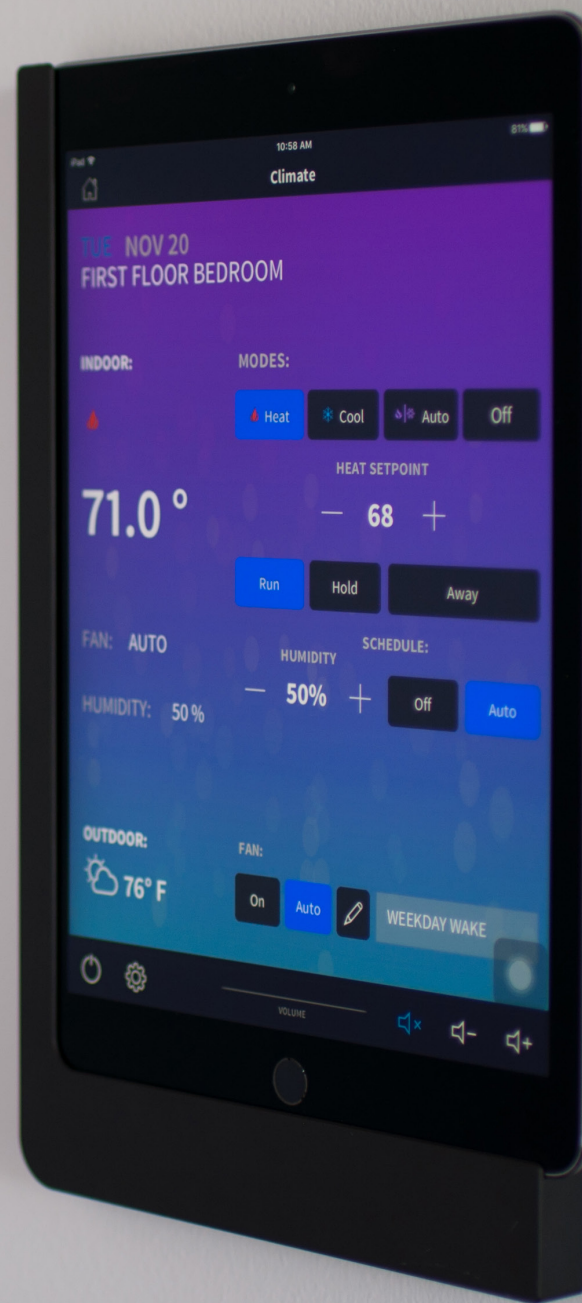

Wall Mounting

viveroo products integrate the iPad into walls with style. Flush-surface or on wall installation: We have the perfect solution for every situation.

free DarkSteel
aluminum

free SuperSilver
aluminum